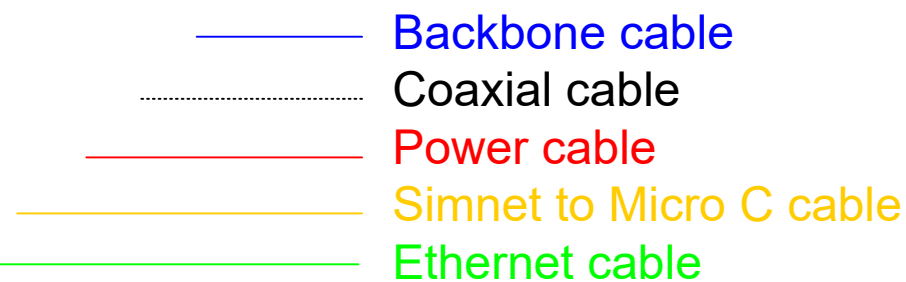

DEPTH/SPEED
TRANSUCER
000-10609-001

SEAWIND
SW1370

UNLESS OTHERWISE
SPECIFIED DIMENSIONS
IN MILLIMETERS

TOLERANCE: ANGLES -
/+0.1; LENGTH -/+0.1

SW1370
Part name:

Path file:

CORSAIR MARINE INTERNATIONAL
7 GO O MOI ST. PHU THUAN WARD, DISTRICT 7, HCM, VIET NAM
TEL: +84 8 873 3620; FAX: +84 8 873 3621; EMAIL: ...@corsairmarine.com