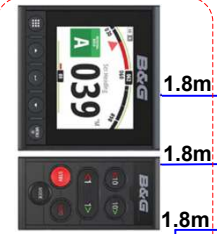

**PORT
ENGINE
ROOM**

TRITON
DISPLAY
000-10609-001

PILOT
CONTROL
000-10611-001

PORT HELM

Zeus3 12"

TRITON
DISPLAY
000-10609-001